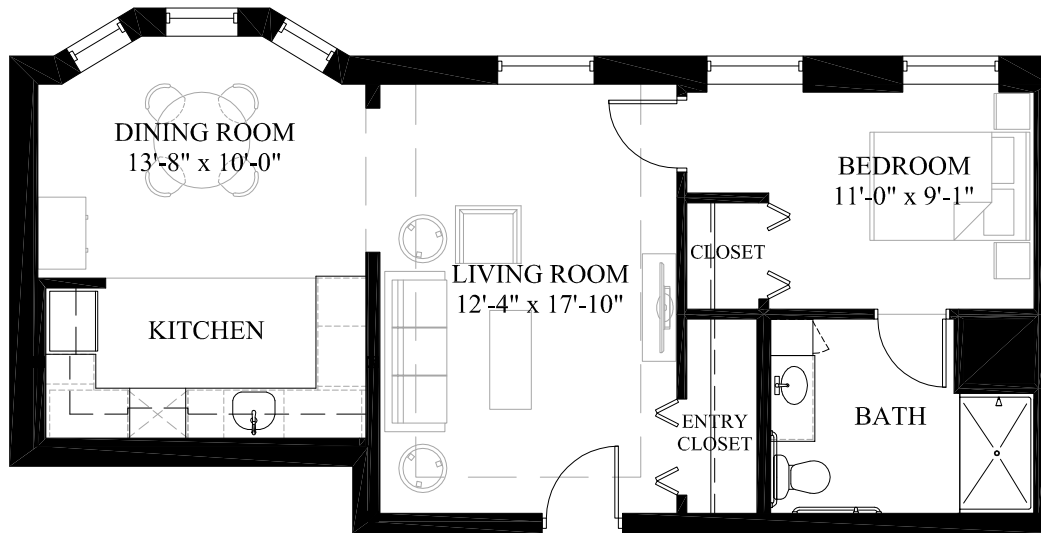

THE WILLOWS

OF RAMSEY HILL

MEMORY CARE UNIT

119

Approx. 780 GSF

One Bedroom

See building plans for window configuration