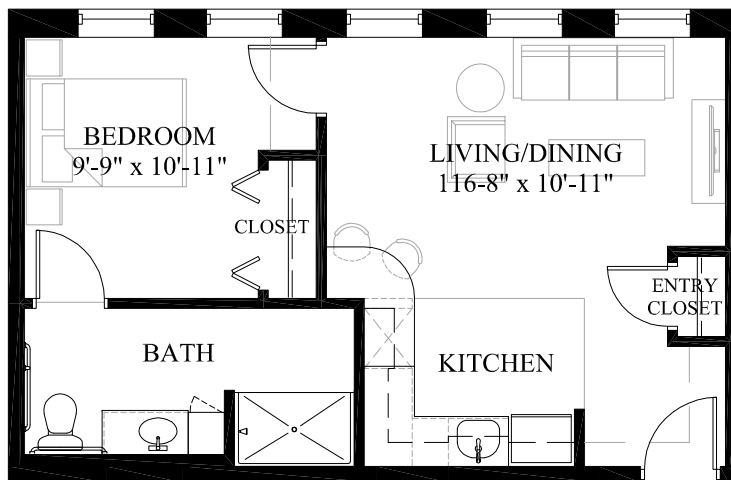

## MEMORY CARE UNIT

Approx. 570 GSF

One Bedroom

See building plans for window configuration

217  
317