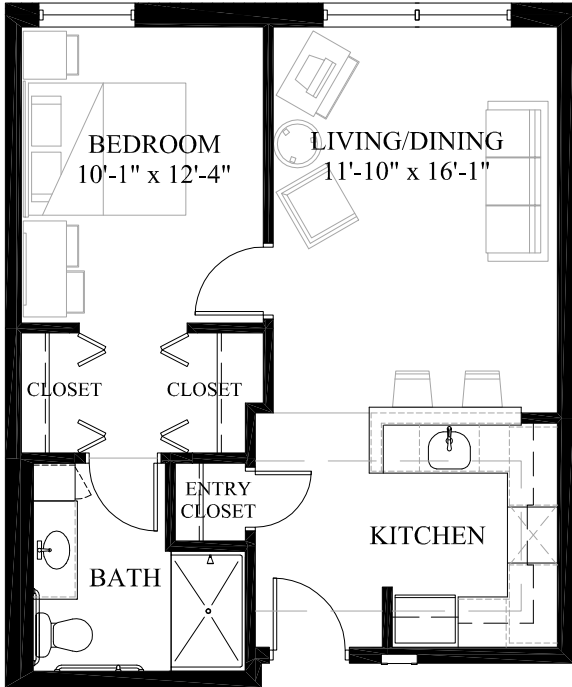

THE WILLOWS

OF RAMSEY HILL

MEMORY CARE UNIT

Approx. 623 GSF

One Bedroom

See building plans for window configuration

112		
212	214	215
312	314	315