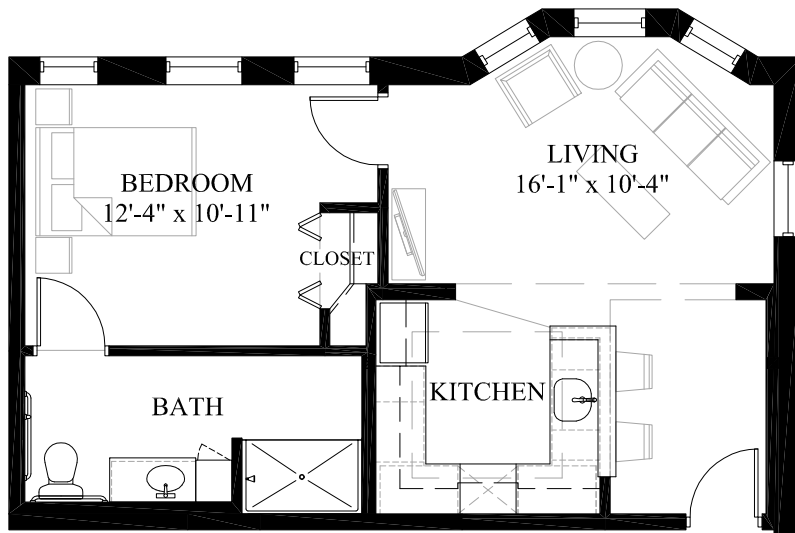

## MEMORY CARE UNIT

Approx. 616 GSF

One Bedroom

See building plans for window configuration

216  
316