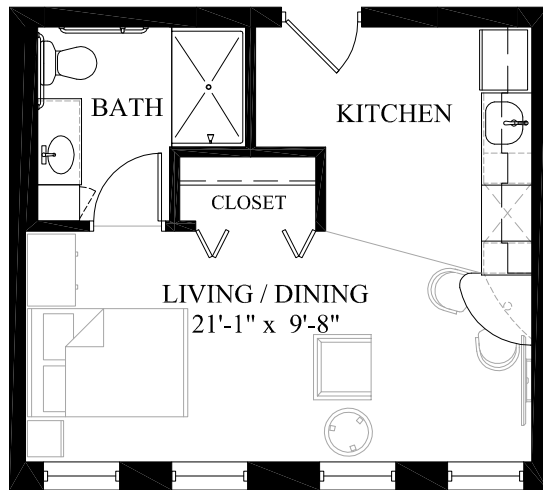

THE WILLOWS

OF RAMSEY HILL

MEMORY CARE UNIT

Approx. 410 GSF

Studio

See building plans for window configuration

118
218
318