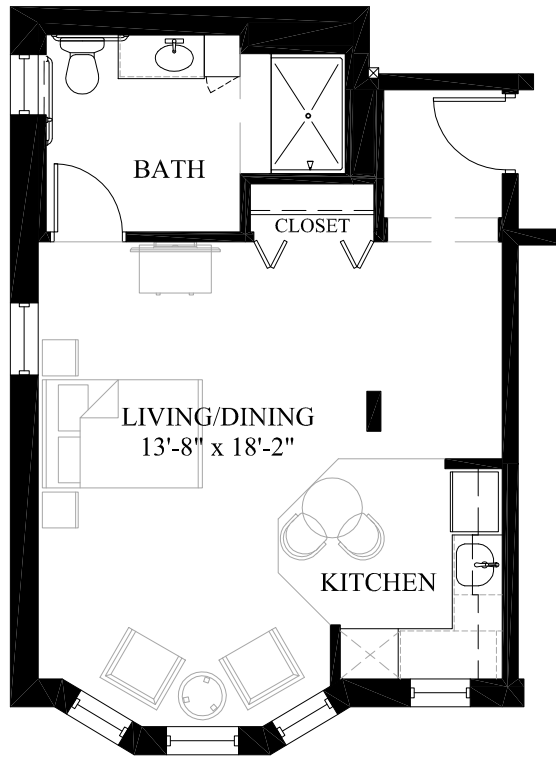

THE WILLOWS

OF RAMSEY HILL

MEMORY CARE UNIT

Approx. 562 GSF

Studio

See building plans for window configuration

| |
|-----|
| 120 |
| 220 |
| 320 |