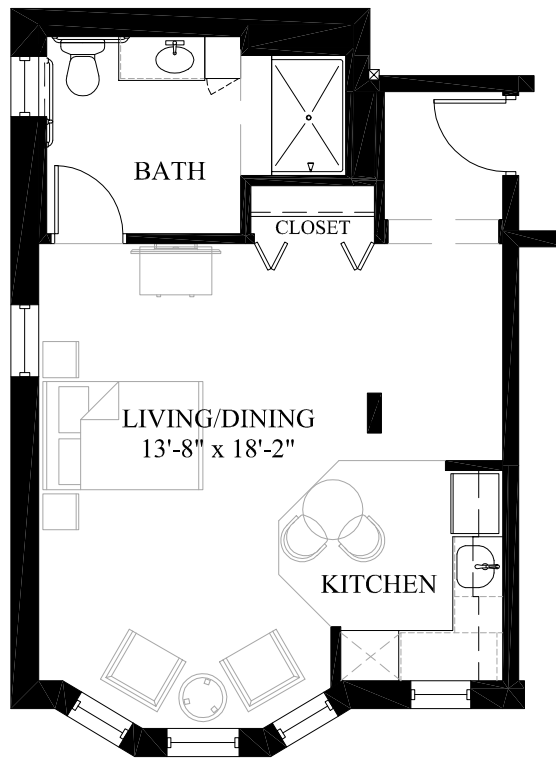

Embracing life. Enriching lives.

MEMORY CARE UNIT

Approx. 562 GSF

Studio

See building plans for window configuration

120
220
320