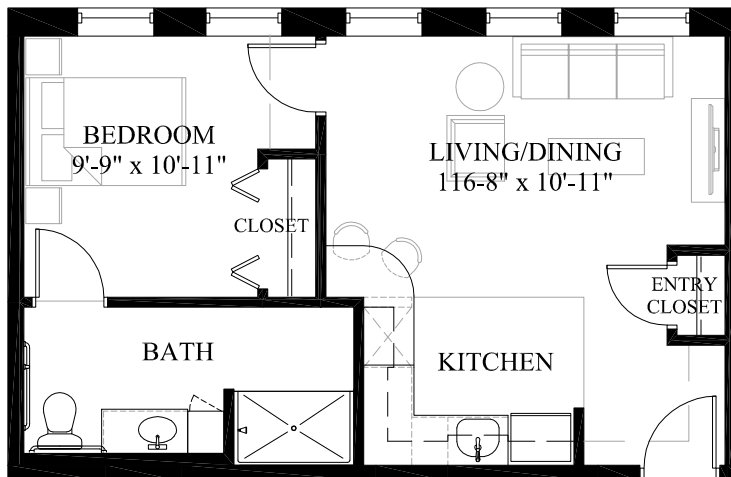

*Embracing life. Enriching lives.*

MEMORY CARE UNIT

Approx. 570 GSF

One Bedroom

See building plans for window configuration

217  
317