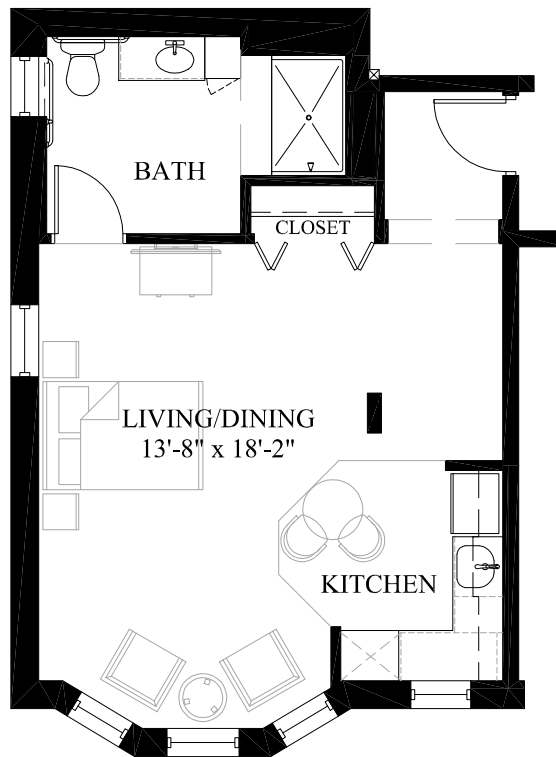

Embracing life. Enriching lives.

MEMORY CARE UNIT

Approx. 562 GSF

Studio

See building plans for window configuration

120
220
320