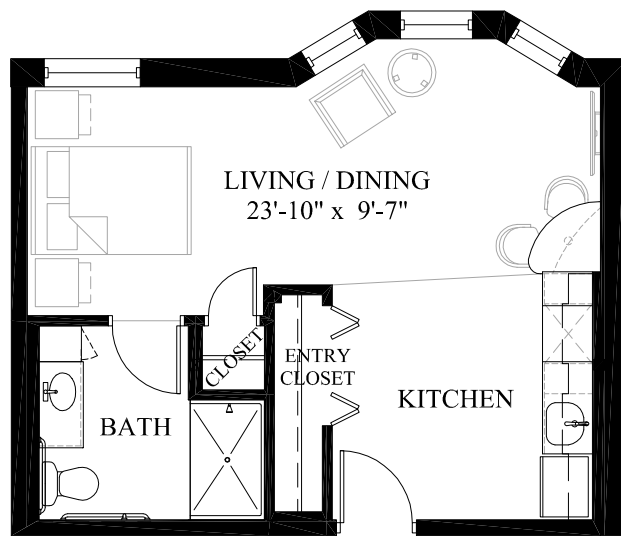

THE WILLOWS

OF RAMSEY HILL

MEMORY CARE UNIT

116

Approx. 473 GSF

Studio

See building plans for window configuration